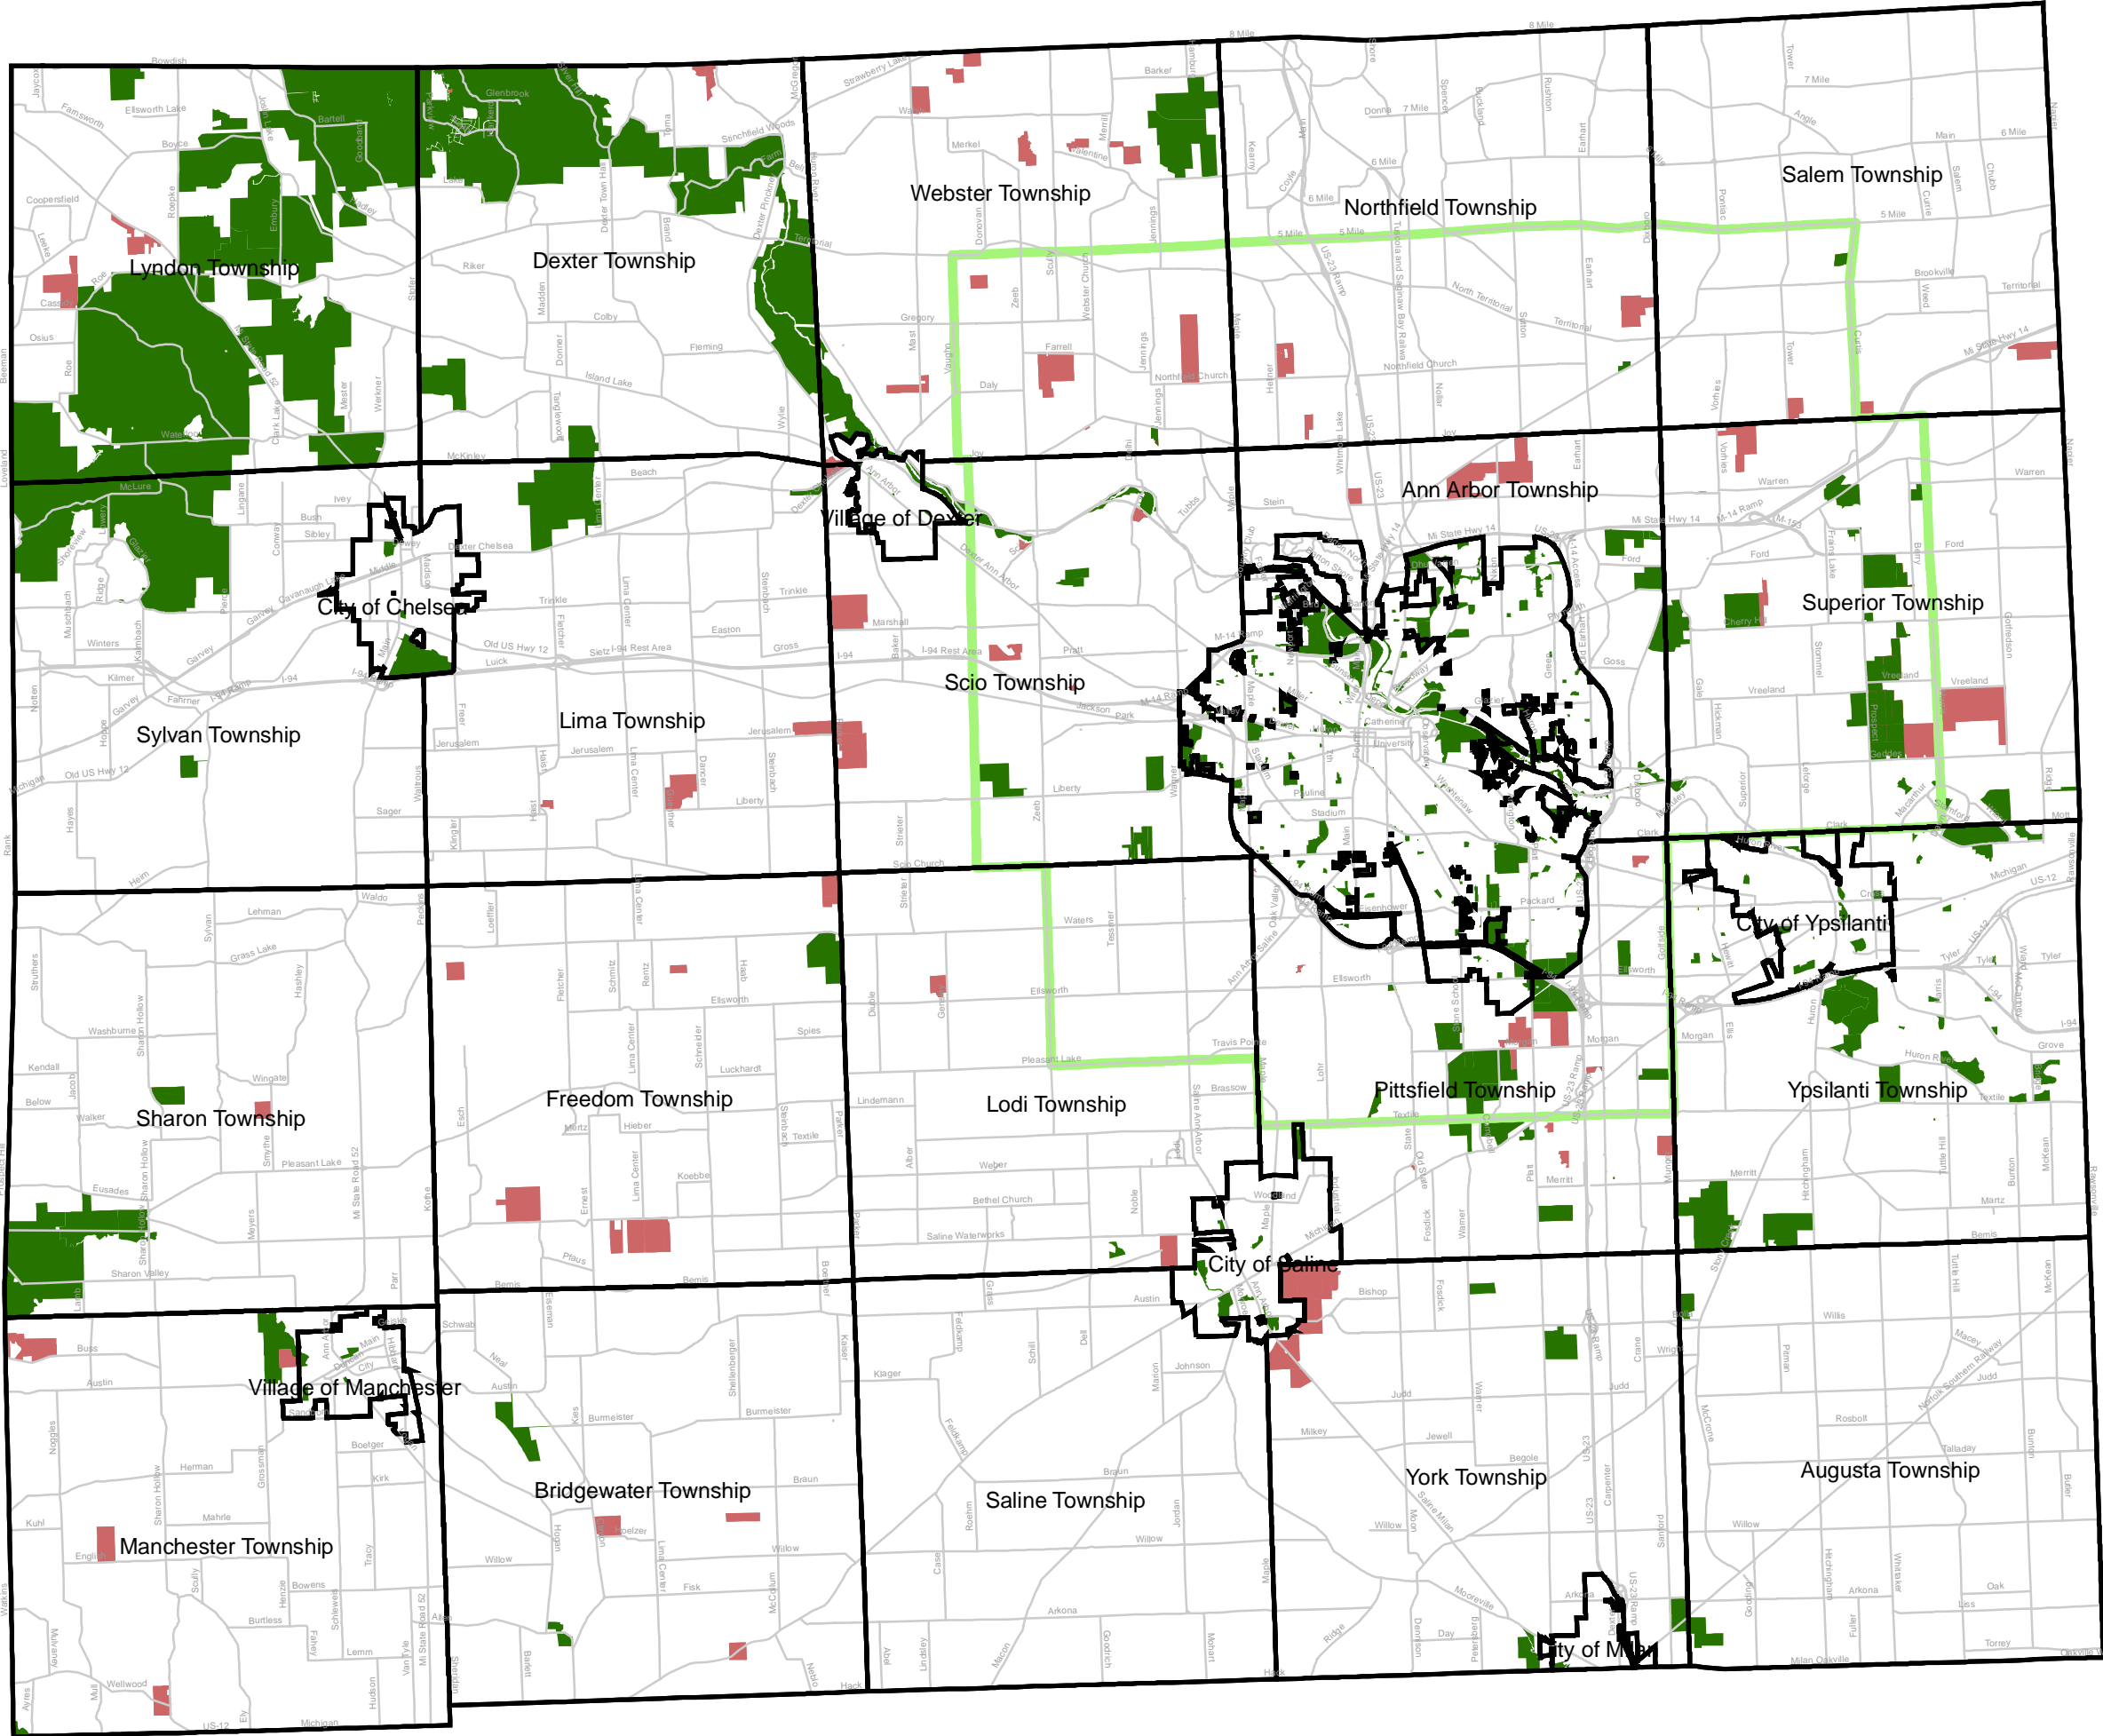

Protected Lands of Washtenaw County by Conservation Easements and Public Parks and Preserves

Acquisitions as of December 31, 2008

- Legend**
- Protected Lands**
- Conservation Easements (includes PDRs)
 - Public Parks and Preserves
 - Ann Arbor Greenbelt Boundary

Map prepared by Washtenaw County GIS – No reproduction of this print shall be made without authorization of Washtenaw County.

The map shown here is for illustrative purposes only, and is not suitable for site-specific decision making. The data depicted is compiled from a variety of sources and at a variety of scales, thus the information is provided with the understanding that the conclusions drawn from the data are solely the responsibility of the user. Any assumption of legal status is hereby disclaimed.